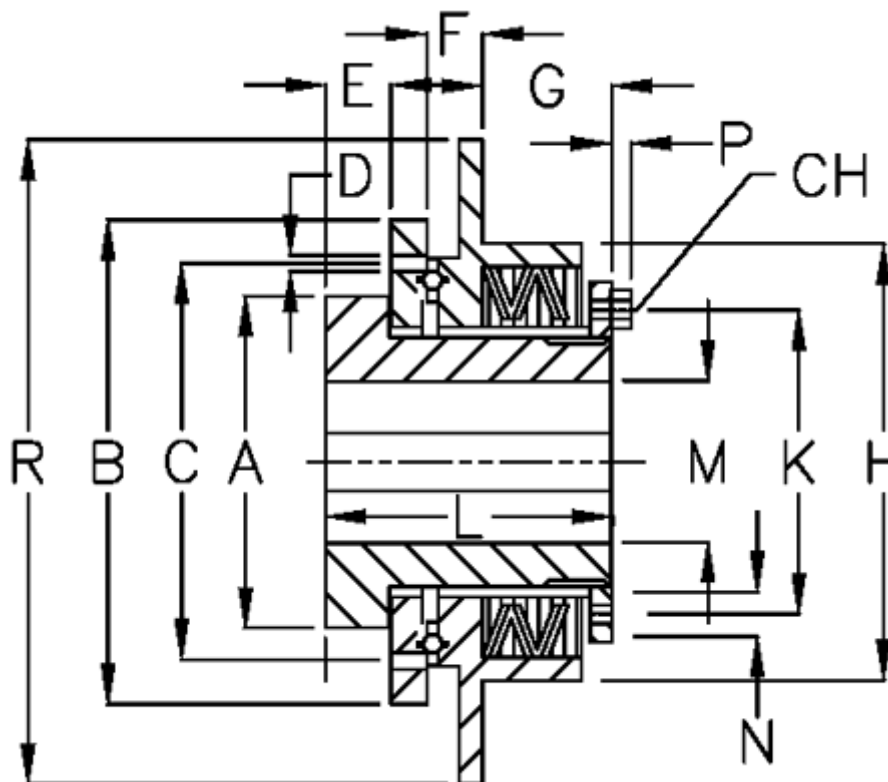

Data Sheet

Article number: 46954513

Description: Safeguard mini E 45 L

Measures

A	= 78	F	= 8.0	P	= 4.0
B	= 115	G	= 35.0	R	= 150
C	= 100	H	= 114		
CH	= 10	K	= 86		
D	= 6xM6	L	= 81		
Disc spring mounting	= 3x1L	M max	= 45		
Disc spring version	= L - heavy	M min	= 18		
E	= 22.0	N	= $\varnothing 5$		